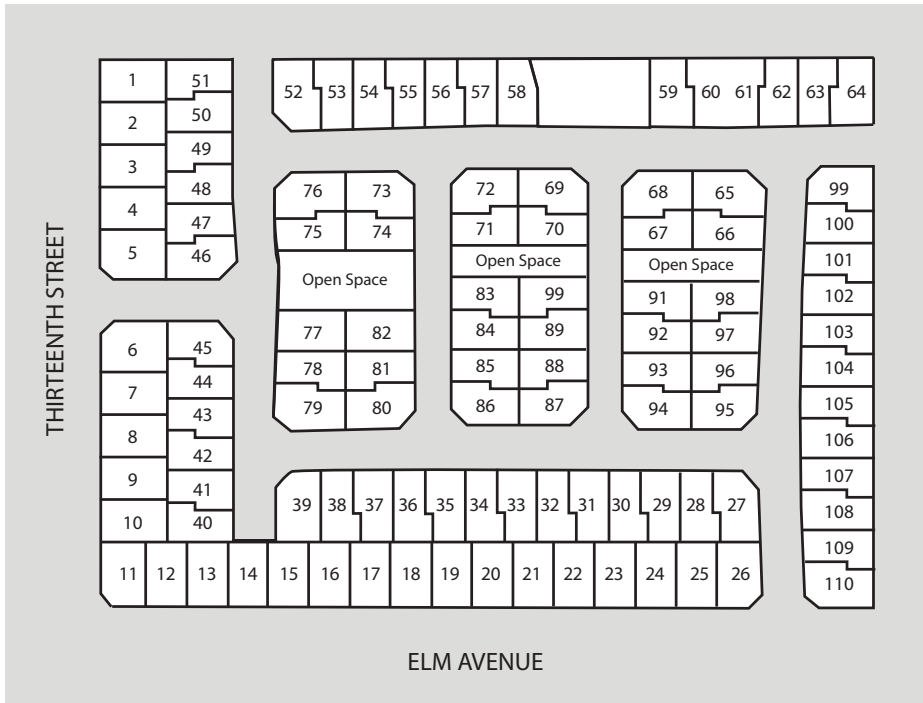

NINO HOMES

AT VINTAGE MEADOWS

Neighborhood Map

Area Map

Driving Directions From Highway 101

- Take Oak Ave. exit west into Greenfield.
- Follow Oak Ave. to Thirteenth St.
- Make a left on Thirteenth St. and the Sales Center will be on your left.

Sales Center address:
12 Thirteenth Street
Greenfield, CA 93927