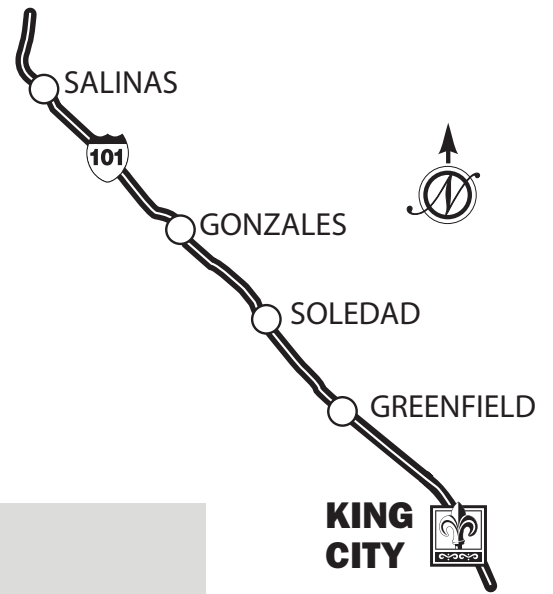

NINO HOMES

AT MILLS RANCH

Neighborhood Map

Area Map

Driving Directions From Highway 101

- Take Broadway St. exit in King City.
- Merge onto San Antonio Dr.
- Take San Antonio to Spreckels Rd.
- Left on Spreckels Rd.
- Sales Center is at the corner of Spreckels Rd. and Legacy Ave.