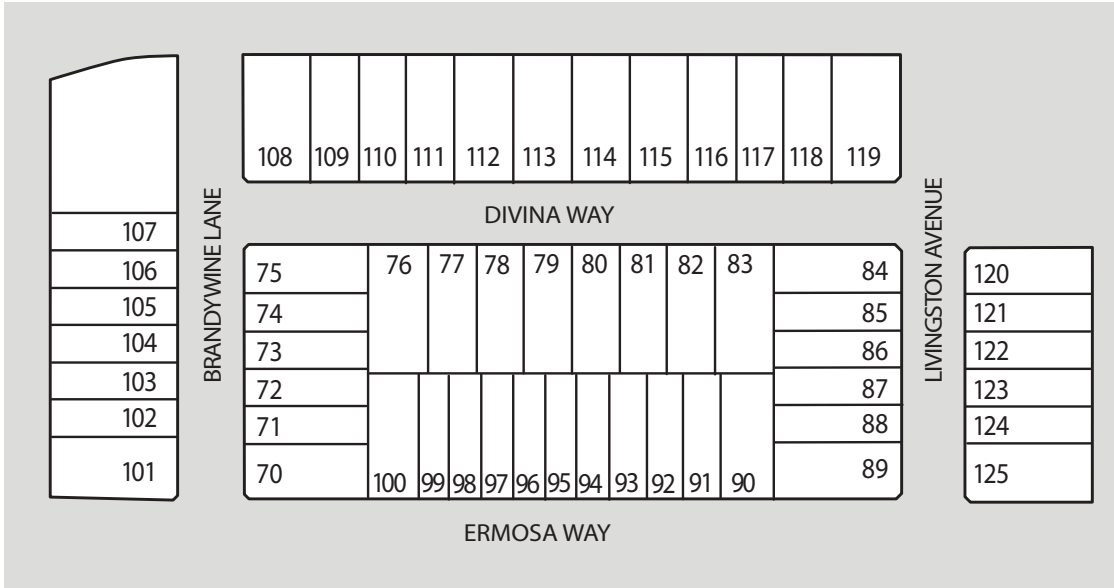

NINO HOMES

AT MILLS RANCH

Neighborhood Map

Area Map

Driving Directions From Highway 101

- Take Broadway St. exit in King City.
- Merge onto San Antonio Dr.
- Take San Antonio to Spreckels Rd.
- Left on Spreckels Rd.
- Sales Center is at the corner of Spreckels Rd. and Legacy Ave.