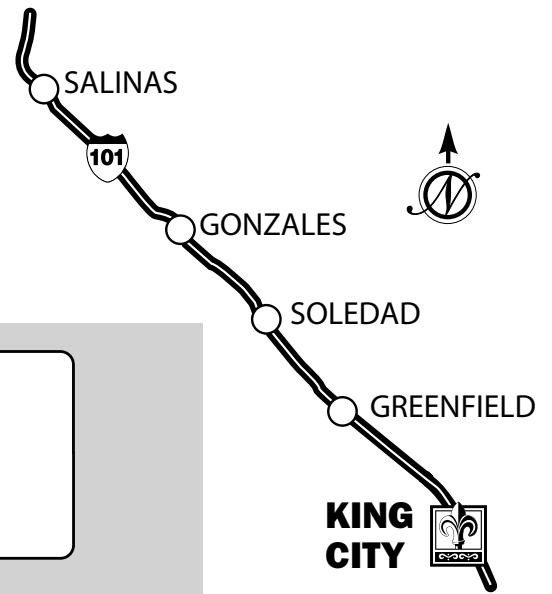

NINO HOMES

AT MILLS RANCH

Neighborhood Map

Area Map

Driving Directions From Highway 101

- Take Broadway St. exit in King City.
- Merge onto San Antonio Dr.
- Take San Antonio to Spreckels Rd.
- Left on Spreckels Rd.
- Sales Center is at the corner of Spreckels Rd. and Legacy Ave.

Sales Center address:
636 Spreckels Road
King City, CA 93950