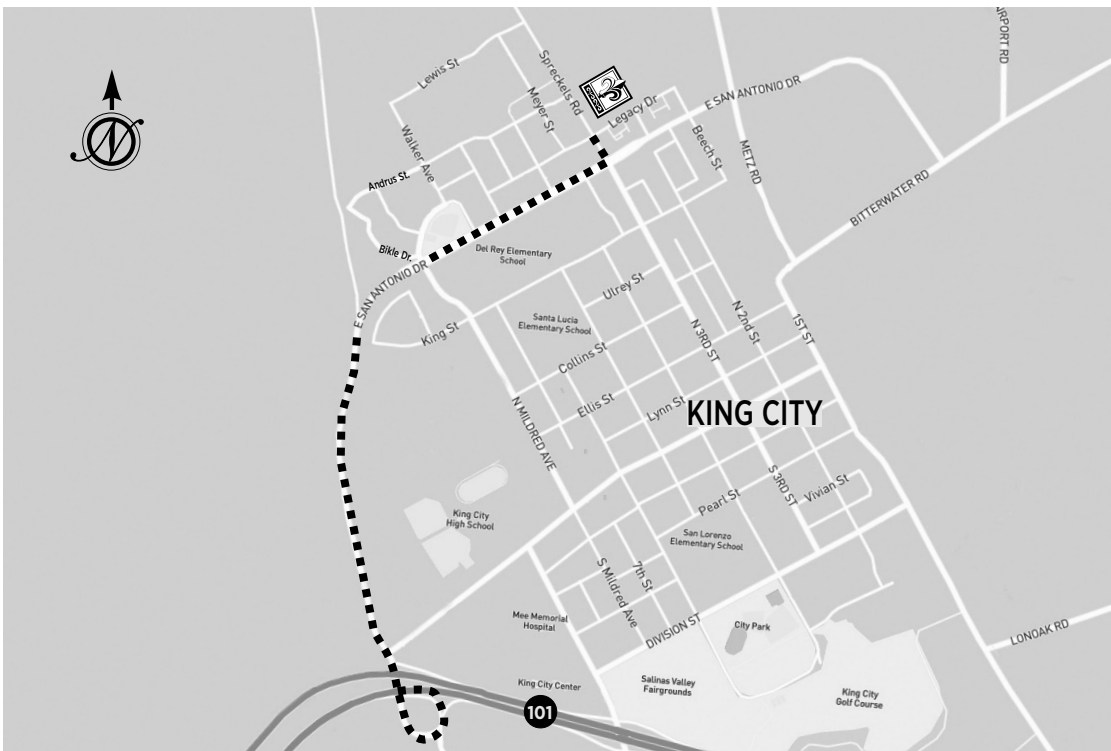

NINO HOMES

AT MILLS RANCH

Neighborhood Map

Area Map

Driving Directions From Highway 101

- Take Broadway St. exit in King City.
- Merge onto San Antonio Dr.
- Take San Antonio to Spreckels Rd.
- Left on Spreckels Rd.
- Sales Center is at the corner of Spreckels Rd. and Legacy Ave.

Sales Center address:
636 Spreckels Road
King City, CA 93950