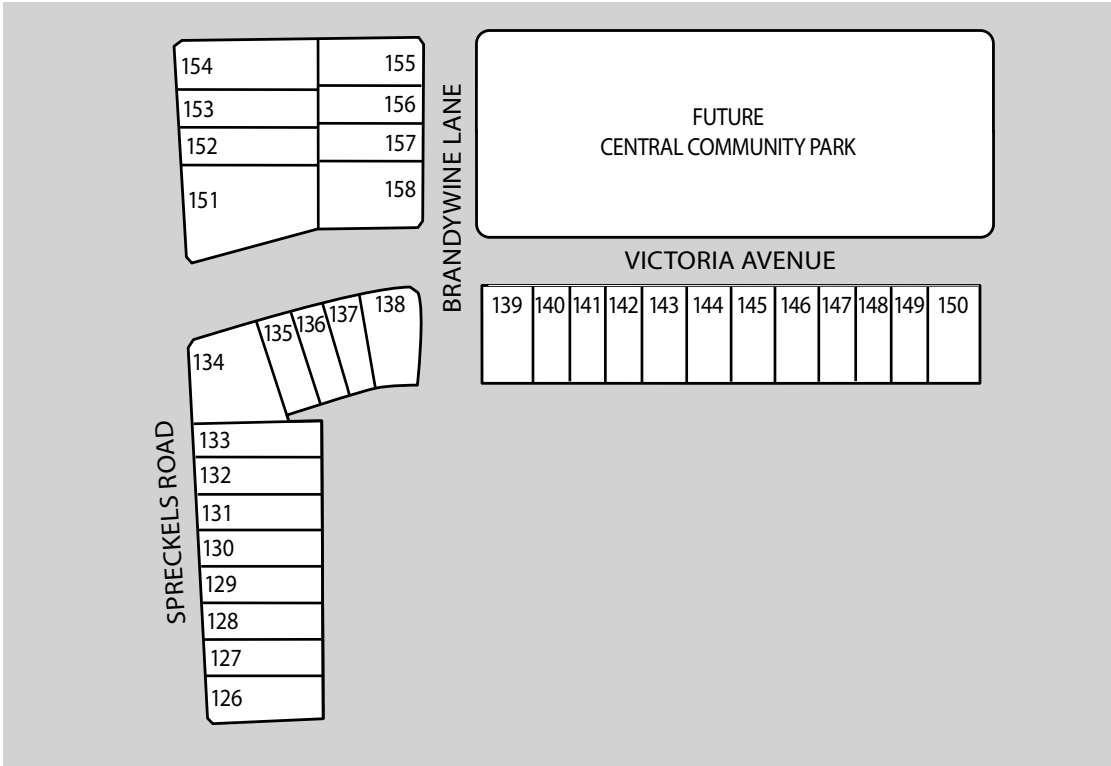

NINO HOMES

AT MILLS RANCH

Neighborhood Map

Area Map

Driving Directions From Highway 101

- Take Broadway St. exit in King City.
- Merge onto San Antonio Dr.
- Take San Antonio to Spreckels Rd.
- Left on Spreckels Rd.
- Sales Center is at the corner of Spreckels Rd. and Legacy Ave.

Sales Center address:
636 Spreckels Road
King City, CA 93950