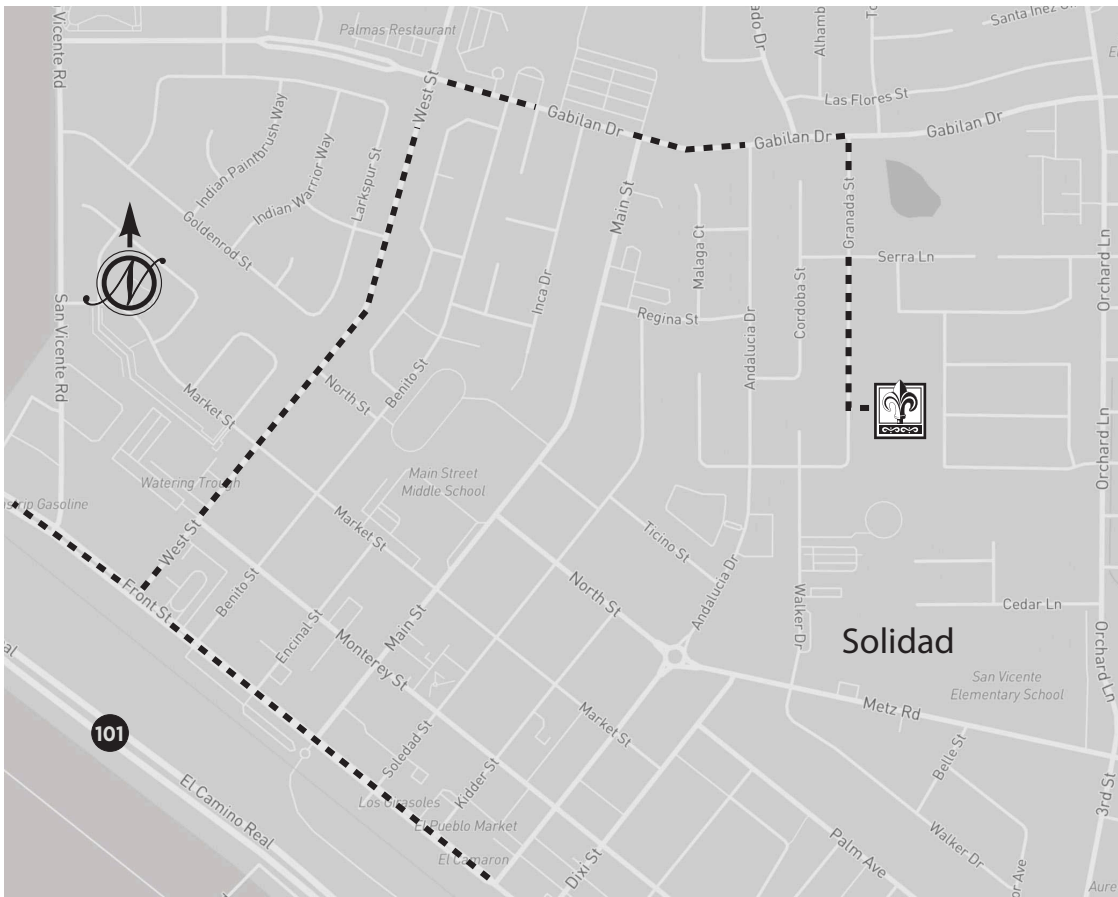

## AT LIBERTY COURT

### Neighborhood Map

### Area Map

- Take the Front St. / N Soledad exit 303 off Hwy. 101 onto Front St.
- Left on West Street  
(This is a right turn from the South)
- Right on Gabilan Drive
- Right on Granada Street
- Left on Liberty Way