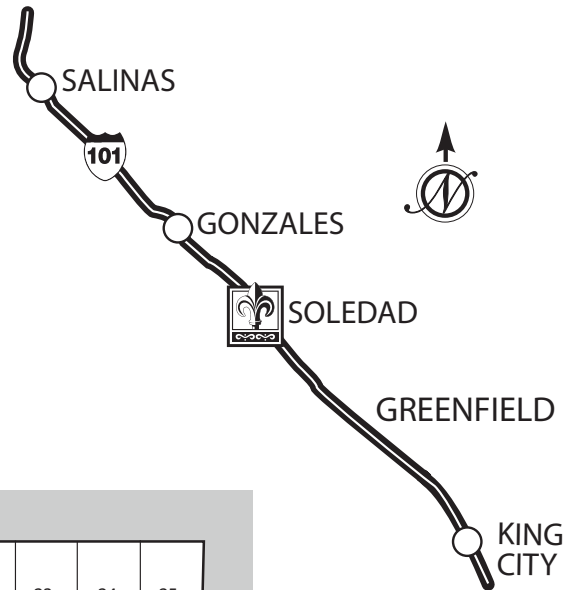

## AT LIBERTY COURT

### Neighborhood Map

### Area Map

- Take the Front St. / N Soledad exit 303 off Hwy. 101 onto Front St.
- Left on West Street  
(This is a right turn from the South)
- Right on Gabilan Drive
- Right on Granada Street
- Left on Liberty Way

Sales Center address:  
12 Thirteenth Street  
Greenfield, CA 93927