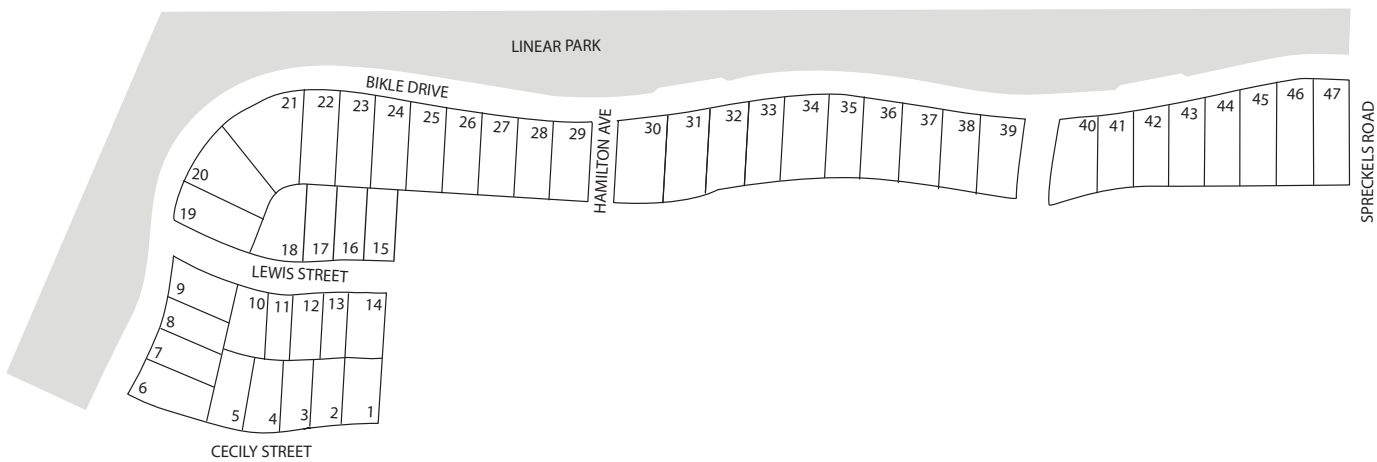

NINO HOMES

AT ARBOLEDA

Area Map

Driving Directions From Highway 101

- Take Broadway St. exit in King City.
- Merge onto San Antonio Drive.
- Left on Spreckels Road.
- Right on Boston Lane.
- Sales Center is at the corner of Boston Lane and Roma Way.