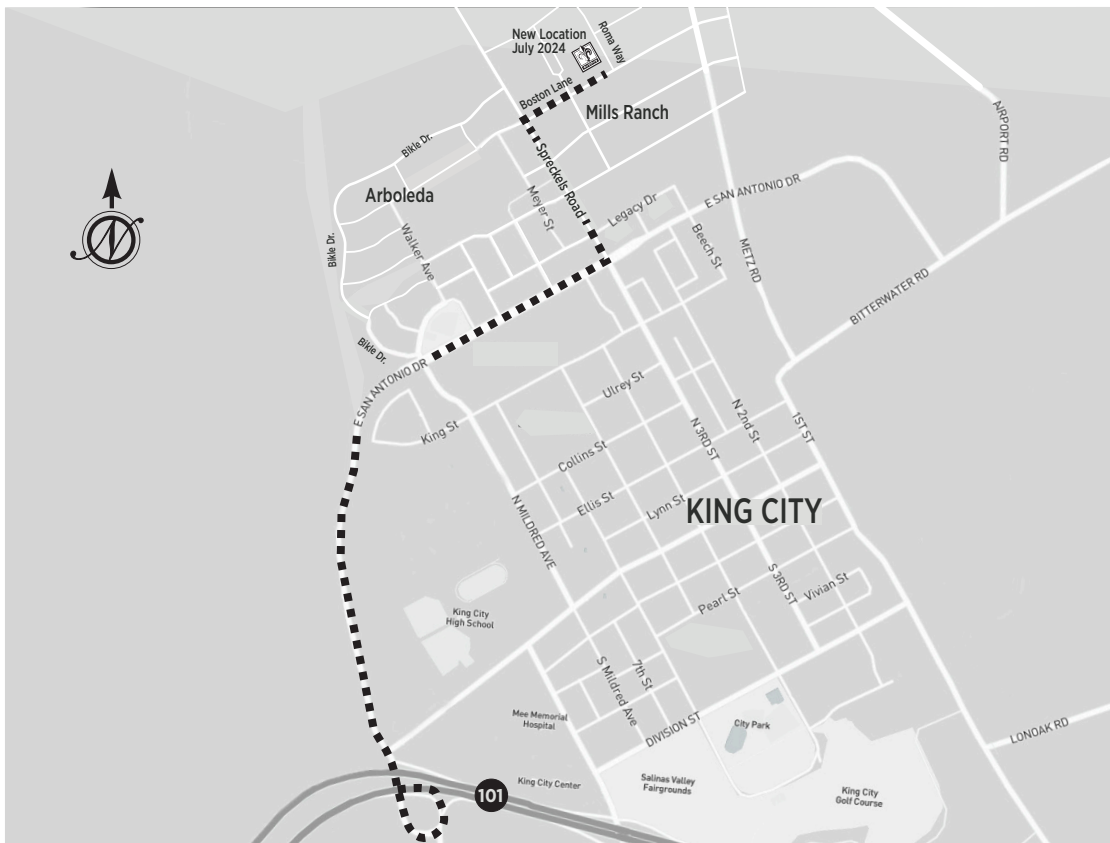

NINO HOMES

AT ARBOLEDA

Area Map

Driving Directions From Highway 101

- Take Broadway St. exit in King City.
- Merge onto San Antonio Drive.
- Left on Spreckels Road.
- Right on Boston Lane.
- Sales Center is at the corner of Boston Lane and Roma Way.