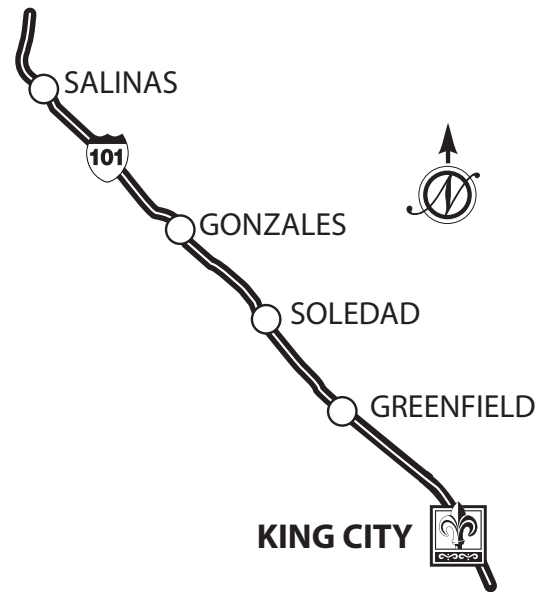

NINO HOMES

AT ARBOLEDA

Area Map

Driving Directions From Highway 101

- Take Broadway St. exit in King City.
- Merge onto San Antonio Drive.
- Left on Spreckels Road.
- Right on Boston Lane.
- Sales Center is at the corner of Boston Lane and Roma Way.

Sofia Sandoval, King City Sales
 CA DRE #01188917
 Phone: 831-902-9945
 sofia@ninohomes.com

Sales Center
Sales center opening July 2024
 170 Boston Lane
 King City, CA 93930

www.ninohomes.com