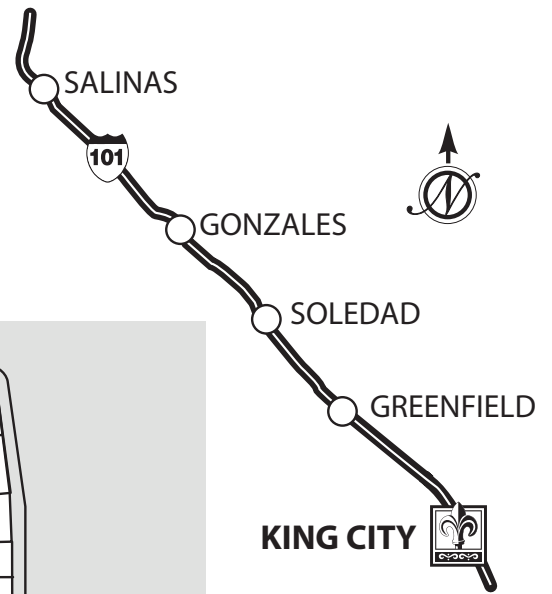

NINO HOMES

AT MILLS RANCH

Neighborhood Map

Area Map

Driving Directions From Highway 101

- Take Broadway St. exit in King City.
- Merge onto San Antonio Drive.
- Left on Spreckels Road.
- Right on Boston Lane.
- Sales Center is at the corner of Boston Lane and Roma Way.

Sofia Sandoval, King City Sales
 CA DRE #01188917
 Phone: 831-902-9945
 sofia@ninohomes.com

Sales Center
Sales center opening July 2024
 170 Boston Lane
 King City, CA 93930

www.ninohomes.com