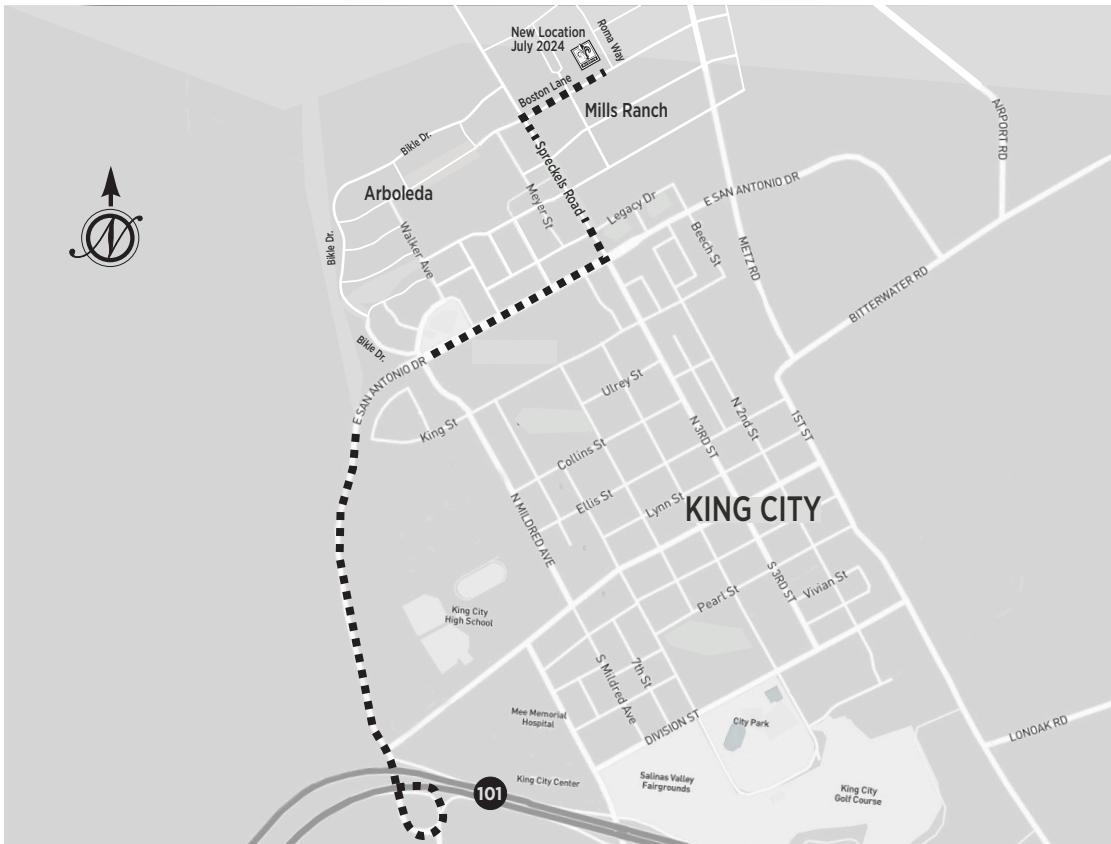

NINO HOMES

AT MILLS RANCH

Neighborhood Map

Area Map

Driving Directions From Highway 101

- Take Broadway St. exit in King City.
- Merge onto San Antonio Drive.
- Left on Spreckels Road.
- Right on Boston Lane.
- Sales Center is at the corner of Boston Lane and Roma Way.