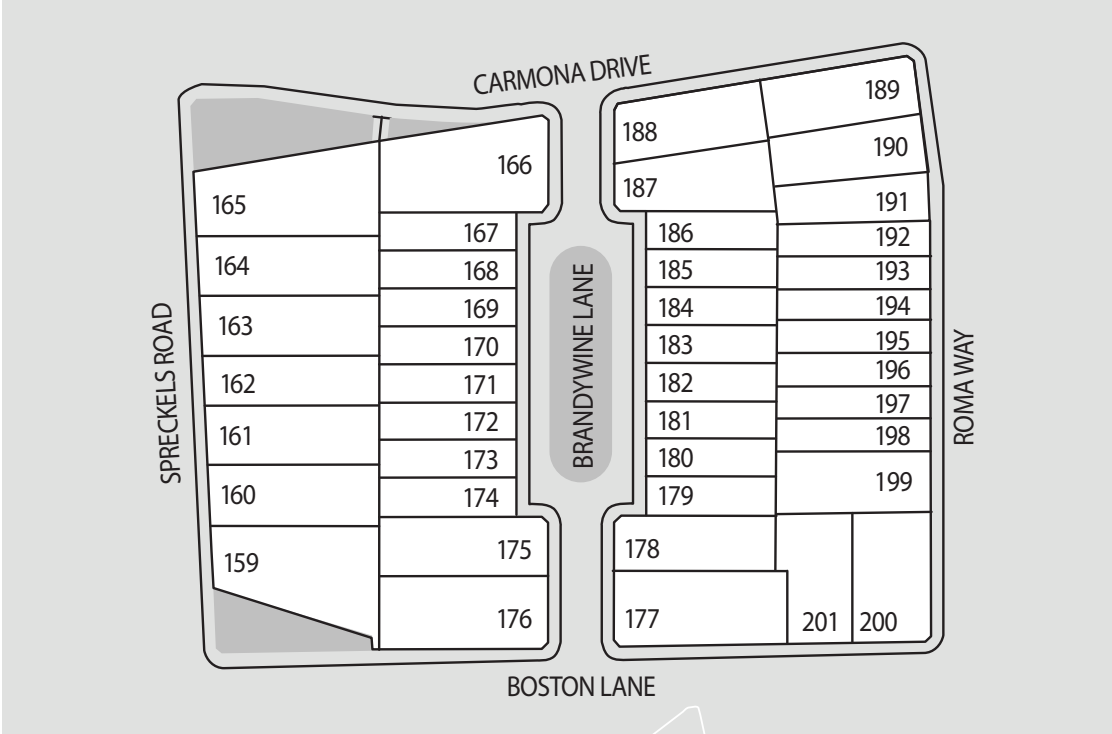

NINO HOMES

AT MILLS RANCH

Neighborhood Map

Area Map

Driving Directions From Highway 101

- Take Broadway St. exit in King City.
- Merge onto San Antonio Drive.
- Left on Spreckels Road.
- Right on Boston Lane.
- Sales Center is at the corner of Boston Lane and Roma Way.